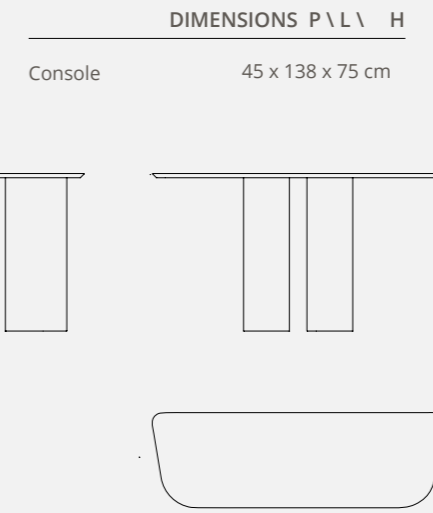

Red Levanto

The marble Rosso Levanto is a natural dark red stone with unique veins, which may be white or green, depending on the different stones. This rock is very elegant and refined.

TECHNICAL DATA