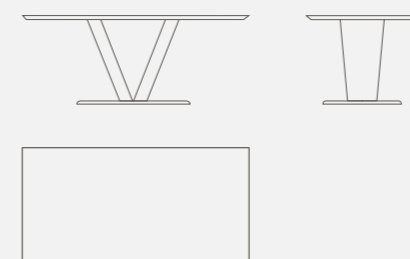

DIMENSIONS Ø \ H  
Dining table Ø 130 x 76 cm

*Marble* +

Entirely made with marble

*twid*

*Black Marquinia marble*

*Grey Etruscan marble*

TECHNICAL DATA

DIMENSIONS P \ L \ H

Dining table 100 x 200 x 74 cm

DIMENSIONS P \ L \ H

Console table 50 x 150 x 74 cm

DIMENSIONS P \ L \ H

Coffee table 70 x 130 x 40 cm

DIMENSIONS P \ L \ H

Lamp table 70 x 70 x 50 cm

*venere*

Dining Table

*Calacatta marble*

TECHNICAL DATA

DIMENSIONS P \ L \ H  
 Dining table 100 x 190 x 76 cm

DIMENSIONS P \ L \ H  
 Console table 50 x 150 x 82 cm

*lorenzo*

Dining Table

*Beige Corallo / Emperador dark marble*

*Beige Corallo / Guatemala marble*

TECHNICAL DATA

DIMENSIONS P \ L \ H

Dining table 100 x 200 x 74 cm

DIMENSIONS P \ L \ H

Dining table 150 x 150 x 74 cm

DIMENSIONS P \ L \ H

Console table 50 x 150 x 74 cm