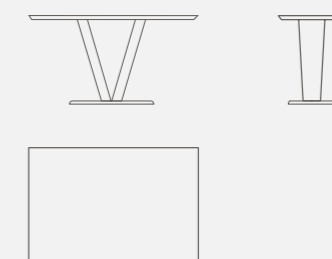

DIMENSIONS Ø \ H  
Dining table Ø 130 x 76 cm

*Marble* +

Entirely made with marble

*twid*

*Black Marquinia marble*

*Grey Etruscan marble*

TECHNICAL DATA

DIMENSIONS P \ L \ H

Dining table 100 x 200 x 74 cm

DIMENSIONS P \ L \ H

Console table 50 x 150 x 74 cm

DIMENSIONS P \ L \ H

Coffee table 70 x 130 x 40 cm

DIMENSIONS P \ L \ H

Lamp table 70 x 70 x 50 cm

*venere*

Dining Table

*Calacatta marble*

TECHNICAL DATA

DIMENSIONS P \ L \ H  
 Dining table 100 x 190 x 76 cm

DIMENSIONS P \ L \ H  
 Console table 50 x 150 x 82 cm

*lorenzo*

Dining Table

*Beige Corallo / Emperador dark marble*

*Beige Corallo / Guatemala marble*

TECHNICAL DATA

DIMENSIONS P \ L \ H

Dining table 100 x 200 x 74 cm

DIMENSIONS P \ L \ H

Dining table 150 x 150 x 74 cm

DIMENSIONS P \ L \ H

Console table 50 x 150 x 74 cm