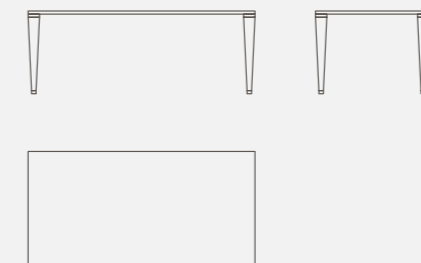

Travertine

A sedimentary limestone formed with minerals and water, is found buried in the earth in areas where hot springs have dissolved nearby minerals and deposited layers of precipitate. These layers hardened under the weight of earth's surface forming unique design. Travertine may exhibit gentle swirls with lighter and darker colorations ranging from ecru and sand to toffee and walnut

TECHNICAL DATA

DIMENSIONS P \ L \ H
Dining table 100 x 190 x 76 cm