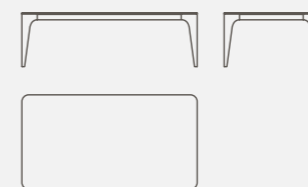

*Black Marquinia marble top*

TECHNICAL DATA

DIMENSIONS P \ L \ H  
Dining table 100 x 190 x 74 cm

DIMENSIONS P \ L \ H  
Dining table 130 x 70 x 40 cm

DIMENSIONS Ø \ H  
Dining table Ø 130 x 74 cm

DIMENSIONS Ø \ H  
Coffee table Ø 90 x 40 cm  
Lamp table Ø 70 x 50 cm

*cartesio*

Dining Table

*Black Marquinia marble top*

*White Carrara marble top*

TECHNICAL DATA

DIMENSIONS P \ L \ H  
Dining table 100 x 190 x 74 cm

DIMENSIONS P \ L \ H  
Console table 46 x 158 x 74 cm

DIMENSIONS P \ L \ H  
Coffee table 70 x 140 x 40 cm

DIMENSIONS P \ L \ H  
Console table 70 x 70 x 50 cm

*besador*

*Beige Corallo marble top*

*White Carrara marble top*

TECHNICAL DATA

	DIMENSIONS P \ L \ H
Dining table	100 x 200 x 76 cm 100 x 180 x 76 cm

*mr. Tango*

*Black Marquinia marble top*

*Travertine top*

TECHNICAL DATA

Legs available both in marble and in wood

DIMENSIONS P \ L \ H  
Dining table 100 x 200 x 74 cm

DIMENSIONS P \ L \ H  
Console table 50 x 150 x 74 cm