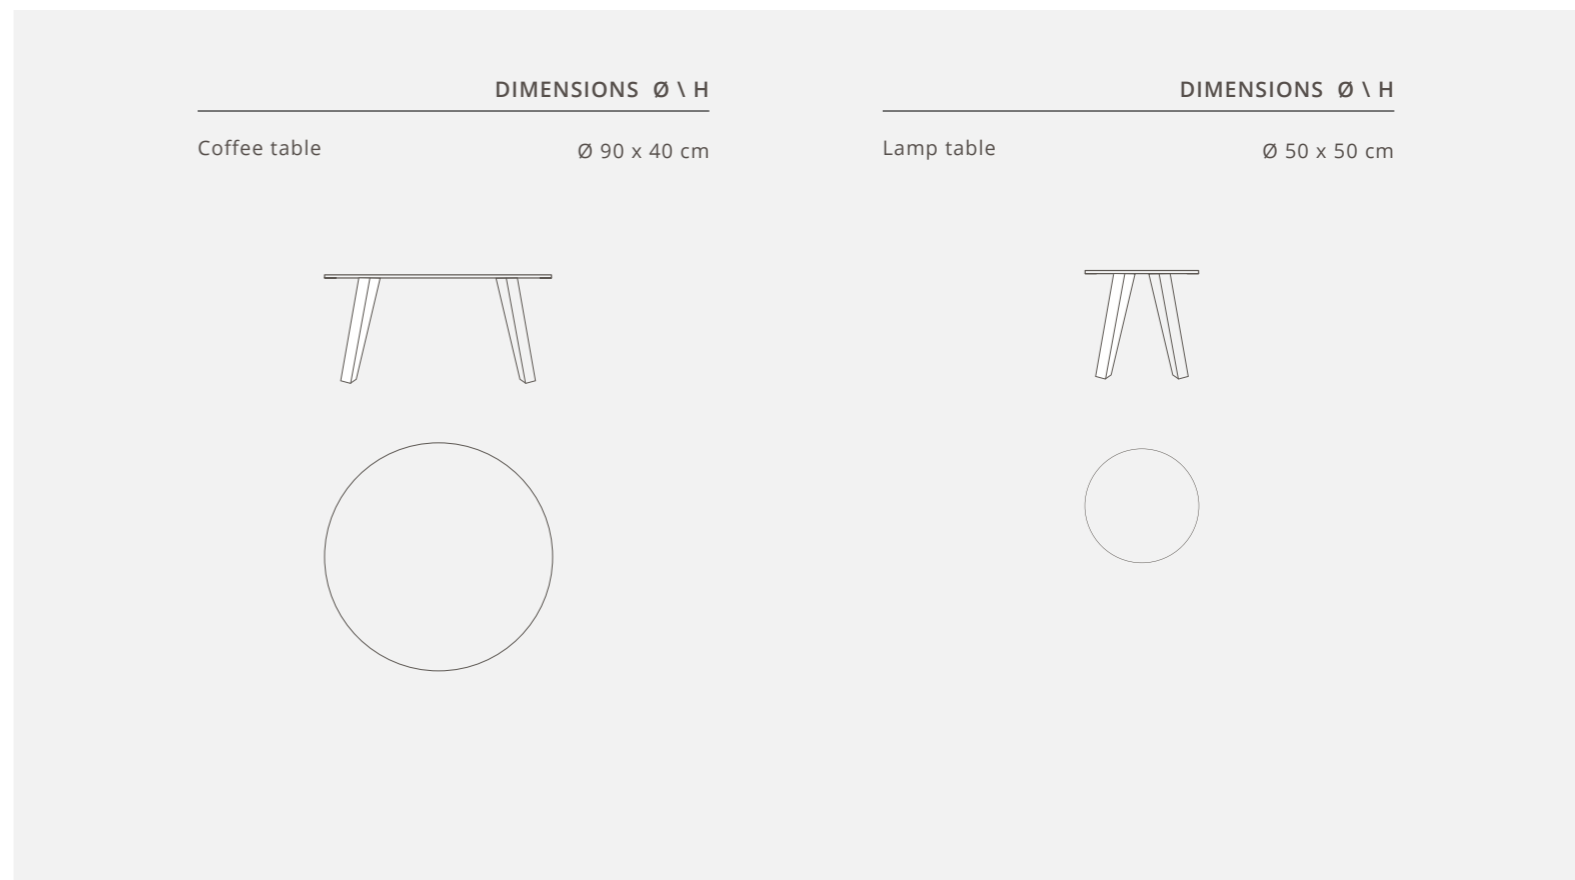

*Emperador Dark / Green Guatemala / Travertine / Beige Corallo marble top*

*Bòack Marquinia / Red A licante*

TECHNICAL DATA

DIMENSIONS Ø \ H  
 Coffee table      Ø 104 x 40 cm  
                           Ø 80 x 40 cm

DIMENSIONS Ø \ H  
 Lamp table      Ø 60 x 57 cm

*enzo*

Coffee Table

*White Carrara marble*

TECHNICAL DATA

*monolites*

*Imperial brown marble*

It is a marble the most elegant. Brown backcloth with gold veining make Imperial Brown marble ideal for rooms luxury and elegant.

TECHNICAL DATA

DIMENSIONS P \ L \ H  
Monolite A 25 x 25 x 110 cm

DIMENSIONS P \ L \ H  
Monolite B 30 x 40 x 90 cm

DIMENSIONS P \ L \ H  
Monolite C 40 x 40 x 70 cm

*ermete*

*Red Alicante marble / Green Guatemala marble*

*Red Alicante*

It is a very elegant red marble with a reddish texture, fine-grained compact with whitish veins spread unevenly.

TECHNICAL DATA

	DIMENSIONS P \ L \ H	DIMENSIONS P \ L \ H	DIMENSIONS P \ L \ H
Column	25 x 25 x 110 cm 25 x 25 x 100 cm 25 x 25 x 80 cm	Console table	38 x 150 x 77 cm
		Tv Holder	38 x 150 x 50 cm