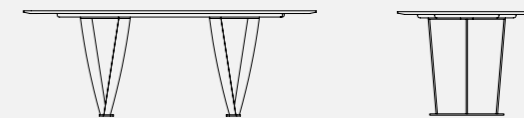

TECHNICAL DATA

DIMENSIONS Ø \ H

Dining table	Ø 120 x 75 cm
	Ø 140 x 75 cm
	Ø 160 x 75 cm

DIMENSIONS P \ L \ H

Dining table	120 x 140 x 75 cm
--------------	-------------------

*noa*

Dining Table

*Kenya Black*

*White Namibia*

Namibian Honey Marble is a kind of white marble quarried in Namibia

TECHNICAL DATA

DIMENSIONS P \ L \ H  
Dining table 160 x 160 x 75 cm

DIMENSIONS P \ L \ H  
Dining table 110 x 210 x 75 cm

*haru*

Dining Table

*Ombra di Caravaggio*

Is an Italian marble, it is brown in color with orange veins, gives the material warmth and elegance

TECHNICAL DATA

DIMENSIONS P \ L \ H  
Dining table 100 x 230 x 75 cm

TECHNICAL DATA

DIMENSIONS Ø \ H  
Dining table Ø 130 x 77cm

DIMENSIONS P \ L \ H  
Dining table 120 x 210 x 77 cm

*tebe*

*Imperial grey*

It is a grey stone featured by some marks that recall the shape of the clouds. It is quarried from Italy.